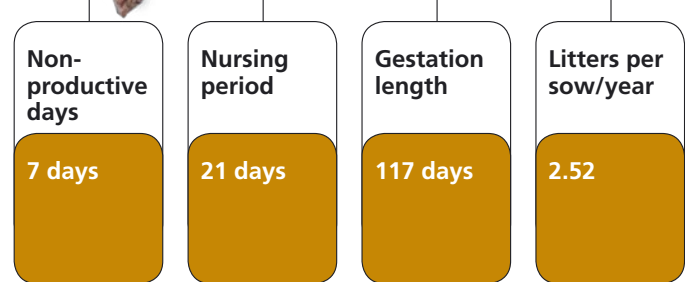

New, higher potential!

40 pigs per sow/year

Weaned pigs per sow/year
41.3

Consider DanBred International your new partner!