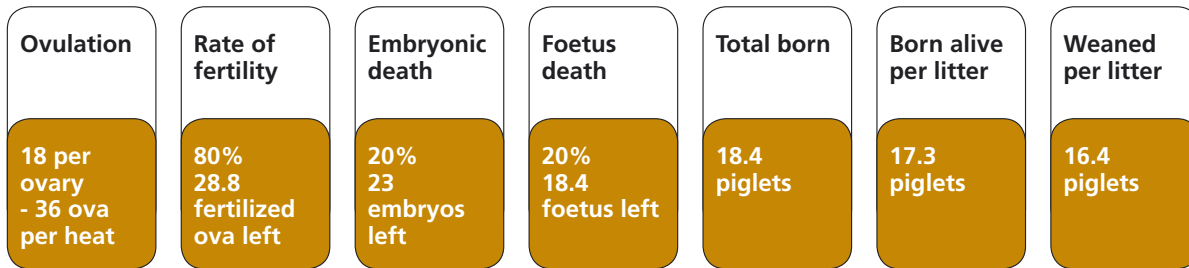

New, higher potential!

40 pigs per sow/year

Weaned pigs per sow/year
41.3

Consider DanBred International your new partner!