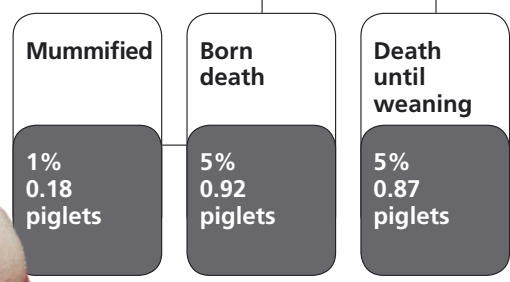

New, higher potential!

40 pigs per sow/year

Weaned pigs per sow/year
41.3

Consider DanBred International your new partner!